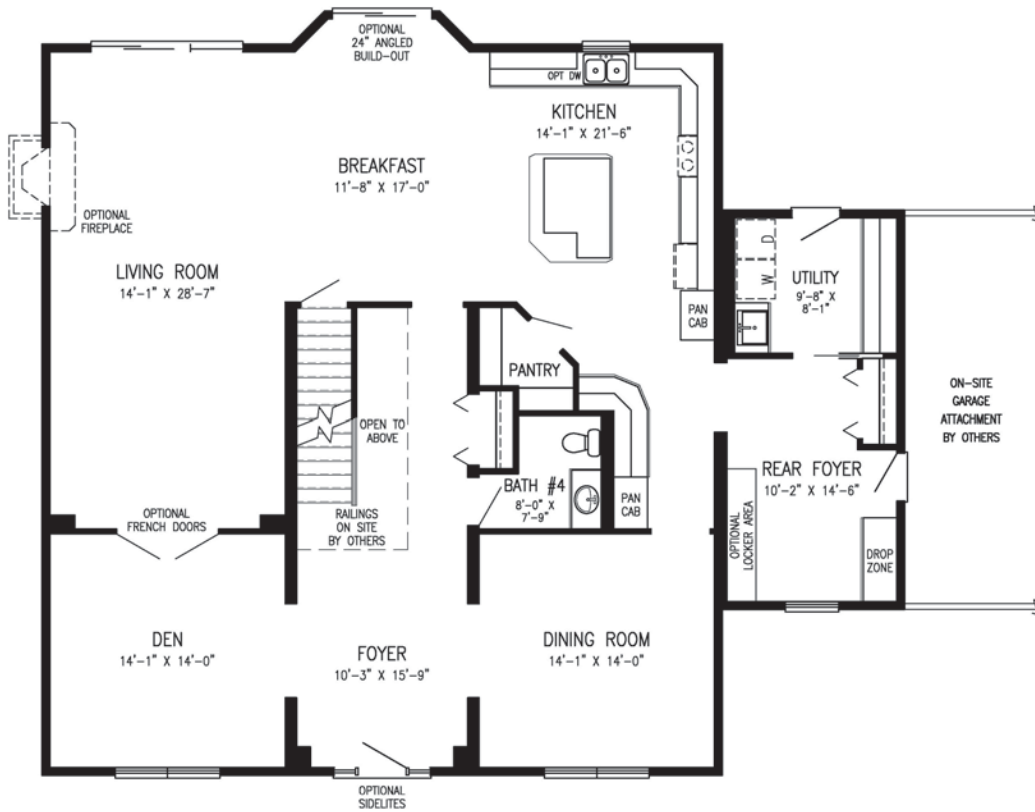

Providence

Artist rendering may contain optional features.

This plan features.....

- ❖ Master Suite - 2nd Floor
- ❖ Formal Dining Room
- ❖ Walk-In Pantry
- ❖ Jack & Jill Bathroom

3,989 Sq. Ft.

Bedrooms: 4
Bathrooms: 3 1/2

HOME SIZE
Depth: 44'
Length: 41'52'

Two Story

Providence

Two Story