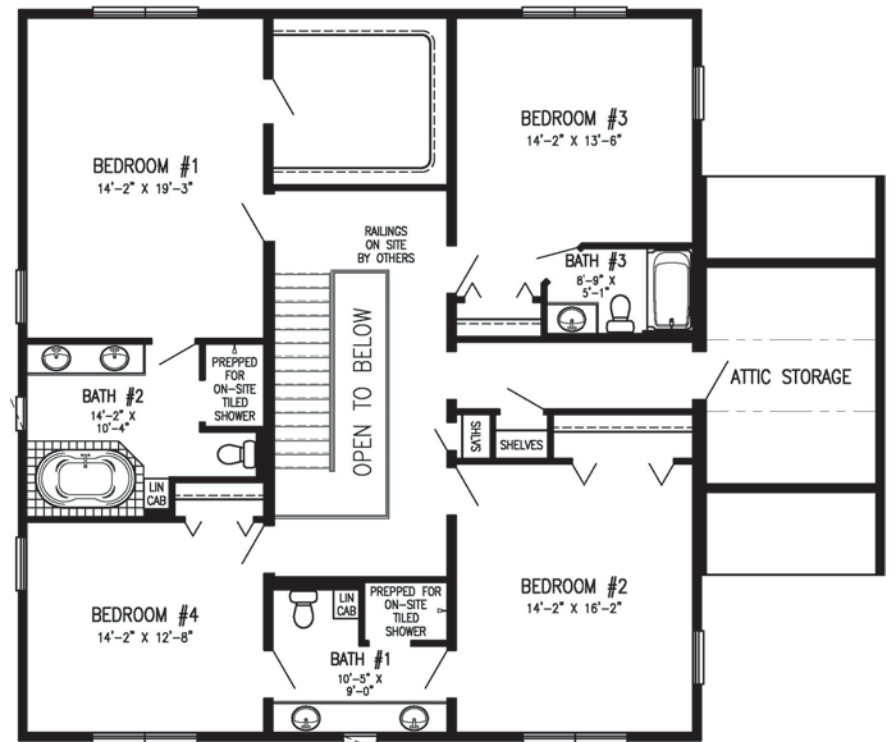

Providence

Artist rendering may contain optional features.

This plan features.....

- ❖ Master Suite - 2nd Floor
- ❖ Formal Dining Room
- ❖ Walk-In Pantry
- ❖ Jack & Jill Bathroom

3,989 Sq. Ft.

Bedrooms: 4
Bathrooms: 3 1/2

HOME SIZE
Depth: 44'
Length: 41'52'

Two Story

Providence

Two Story