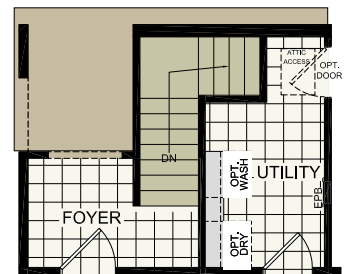

THE CHARLESTON

36' x 54'8" | 3 bed-2 bath | 1638 sq.ft.

Shown with Site-Built Garage by Others

RM4003

DELETE SIDING FOR OPT. GARAGE
IN THIS AREA.
* ON SITE BY OTHERS.

OPTIONAL BASEMENT

*Furnace & Warm Air Ductwork are Optional