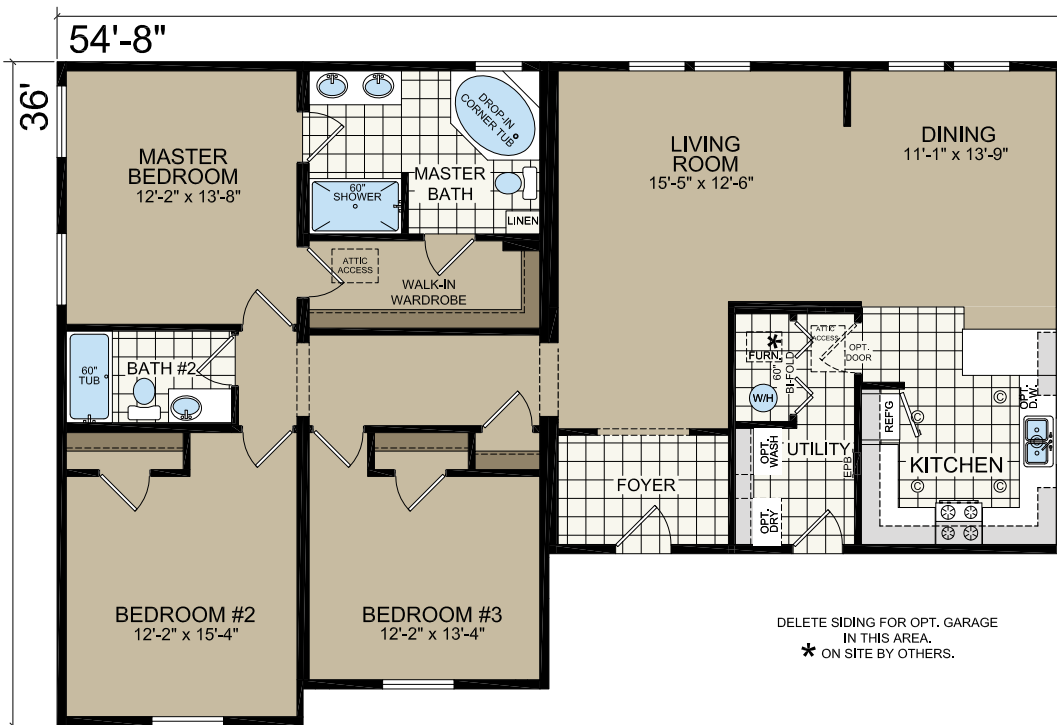

THE CHARLESTON

36' x 54'8" | 3 bed-2 bath | 1638 sq.ft.

Shown with Site-Built Garage by Others

RM4003

DELETE SIDING FOR OPT. GARAGE
IN THIS AREA.
* ON SITE BY OTHERS.

OPTIONAL BASEMENT

*Furnace & Warm Air Ductwork are Optional