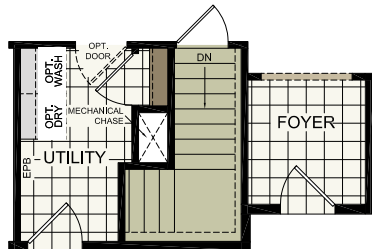

THE MILO

30' x 60' | 3 bed-2 bath | 1787 sq.ft.

Shown with Site-Built Garage by Others

RM1025

OPTIONAL SERENITY SHOWER

OPTIONAL STAIRWELL

OPTIONAL 10" CANTILEVER BAY WINDOW

*Furnace & Warm Air Ductwork are Optional