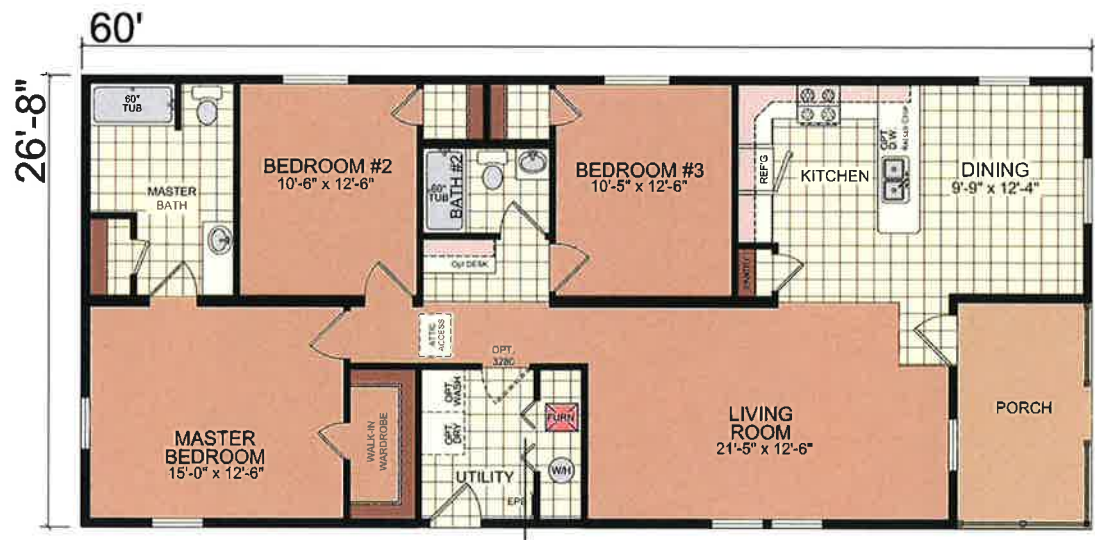

OCEANSIDE 2864-247

26'8" x 60' | 3 bed-2 bath | 1496 sq.ft.

Shown with Garage by Other

Bi-fold doors standard on Modular only

OPTIONAL MASTER BATH

OPTIONAL SERENITY BATH

OPTIONAL ULTIMATE KITCHEN 2

OPTIONAL STAIRWELL
Stairwell available on Modular only