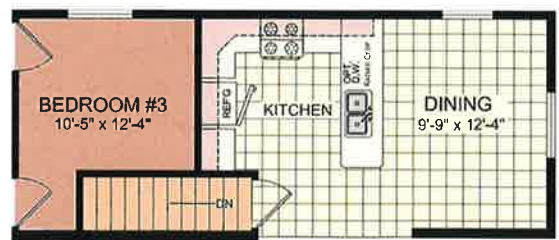

OCEANSIDE 2864-247

26'8" x 60' | 3 bed-2 bath | 1496 sq.ft.

Shown with Garage by Other

Bi-fold doors standard on Modular only

OPTIONAL MASTER BATH

OPTIONAL SERENITY BATH

OPTIONAL ULTIMATE KITCHEN 2

OPTIONAL STAIRWELL
Stairwell available on Modular only