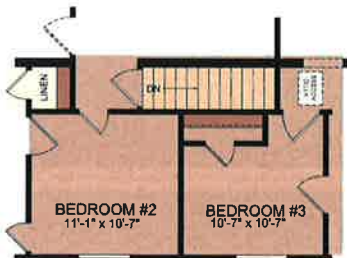

OPTIONAL BASEMENT STAIRWELL
Stairwell available on Modular only