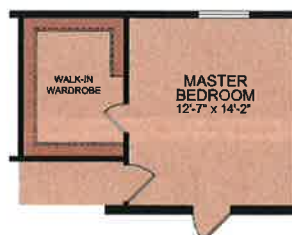

OPTIONAL WALK-IN WARDROBE