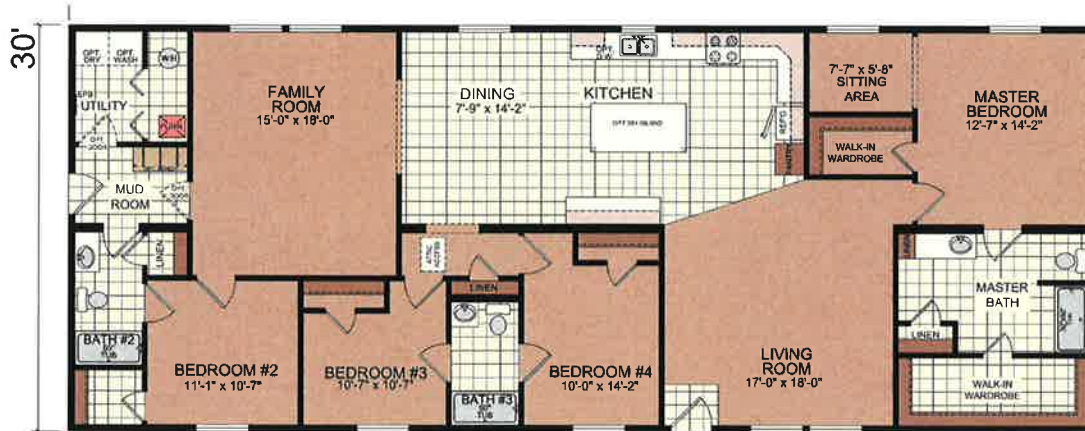

RED CEDAR 3280-217

30'x 76' | 4 bed-2 bath | 2208 sq.ft.

Shown with Optional Elevation, Site-Built Porch and Garage by Others

OPTIONAL RADIANT SPA BATH

OPTIONAL SERENITY BATH

OPTIONAL MASTER BATH

OPTIONAL UTILITY SINK

OPTIONAL ULTIMATE KITCHEN 2

Take a Virtual Tour!

OPTIONAL BASEMENT STAIRWELL
Stairwell available on Modular only

OPTIONAL WALK-IN WARDROBE