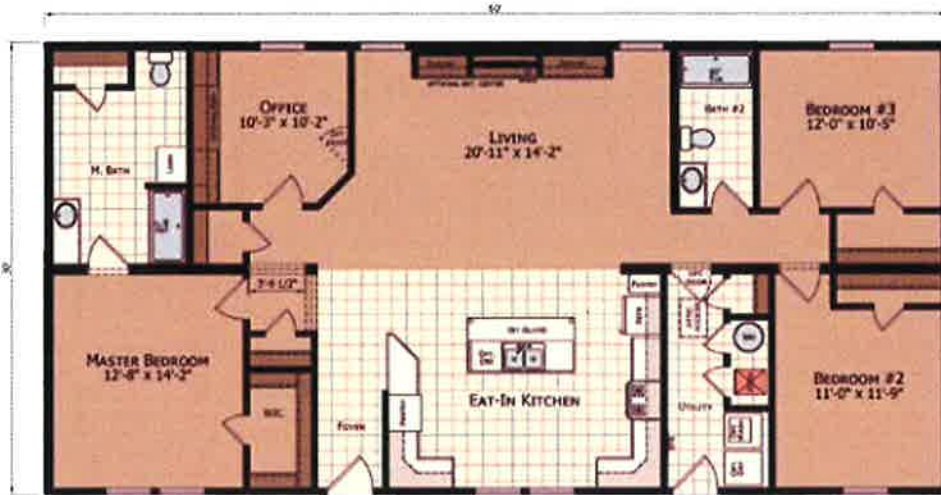

SHELBY

3264-215

30' x 60' | 3 bed-2 bath | 1824 sq.ft.

Take a Virtual Tour!

OPTIONAL STAIRWELL
(N/A w/ 4TH BEDROOM)
Stairwell available on Modular only

OPTIONAL 4TH BEDROOM
(N/A w/ STAIRWELL)

OPTIONAL DINING ROOM
(N/A w/ STAIRWELL)

OPTIONAL ULTIMATE KITCHEN 2

OPTIONAL SERENITY BATH

OPTIONAL MASTER BATH

OPTIONAL ULTIMATE KITCHEN 3

OPTIONAL END ENTRY

OPTIONAL END ENTRY

OPTIONAL 5TH BEDROOM

Attic access standard on Modular only