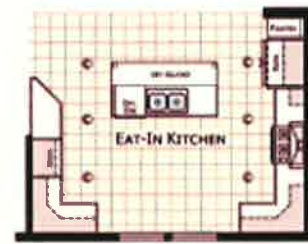

SHELBY

3264-215

30' x 60' | 3 bed-2 bath | 1824 sq.ft.

Take a Virtual Tour!

OPTIONAL STAIRWELL
(N/A w/ 4TH BEDROOM)
Stairwell available on Modular only

OPTIONAL 4TH BEDROOM
(N/A w/ STAIRWELL)

OPTIONAL DINING ROOM
(N/A w/ STAIRWELL)

OPTIONAL ULTIMATE KITCHEN 2

OPTIONAL SERENITY BATH

OPTIONAL MASTER BATH

OPTIONAL ULTIMATE KITCHEN 3

OPTIONAL END ENTRY

OPTIONAL END ENTRY

OPTIONAL 5TH BEDROOM

Attic access standard on Modular only