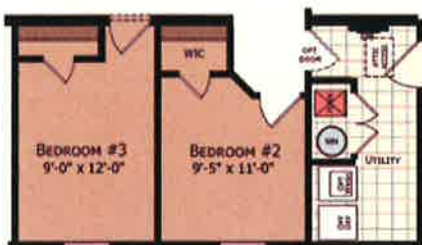

SHELBY

3264-215

30' x 60' | 3 bed-2 bath | 1824 sq.ft.

Take a Virtual Tour!

OPTIONAL STAIRWELL
(N/A w/ 4TH BEDROOM)
Stairwell available on Modular only

OPTIONAL 4TH BEDROOM
(N/A w/ STAIRWELL)

OPTIONAL DINING ROOM
(N/A w/ STAIRWELL)

OPTIONAL ULTIMATE KITCHEN 2

OPTIONAL SERENITY BATH

OPTIONAL MASTER BATH

OPTIONAL ULTIMATE KITCHEN 3

OPTIONAL END ENTRY

OPTIONAL END ENTRY

OPTIONAL 5TH BEDROOM

Attic access standard on Modular only