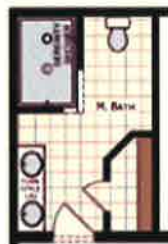

SHELBY

3264-215

30' x 60' | 3 bed-2 bath | 1824 sq.ft.

Take a Virtual Tour!

OPTIONAL STAIRWELL
(N/A w/ 4TH BEDROOM)
Stairwell available on Modular only

OPTIONAL 4TH BEDROOM
(N/A w/ STAIRWELL)

OPTIONAL DINING ROOM
(N/A w/ STAIRWELL)

OPTIONAL ULTIMATE KITCHEN 2

OPTIONAL SERENITY BATH

OPTIONAL MASTER BATH

OPTIONAL ULTIMATE KITCHEN 3

OPTIONAL END ENTRY

OPTIONAL END ENTRY

OPTIONAL 5TH BEDROOM

Attic access standard on Modular only