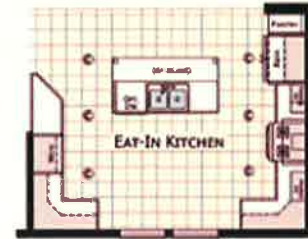

OPTIONAL ULTIMATE KITCHEN 3