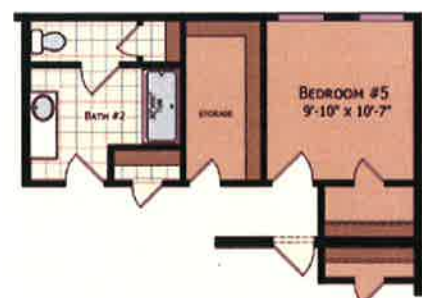

SHELBY

3264-215

30' x 60' | 3 bed-2 bath | 1824 sq.ft.

Take a Virtual Tour!

OPTIONAL STAIRWELL
(N/A w/ 4TH BEDROOM)
Stairwell available on Modular only

OPTIONAL 4TH BEDROOM
(N/A w/ STAIRWELL)

OPTIONAL DINING ROOM
(N/A w/ STAIRWELL)

OPTIONAL ULTIMATE KITCHEN 2

OPTIONAL SERENITY BATH

OPTIONAL MASTER BATH

OPTIONAL ULTIMATE KITCHEN 3

OPTIONAL END ENTRY

OPTIONAL END ENTRY

OPTIONAL 5TH BEDROOM

Attic access standard on Modular only