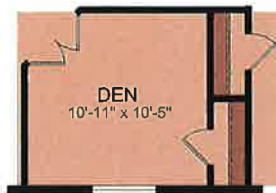

INDIAN

3268-217

30' x 64' | 4 bed-2 bath | 1920 sq.ft.

Shown with Optional Elevation, Site-Built Porch and Garage by Others

Bi-fold doors standard on Modular only

OPTIONAL RADIANT SPA BATH

OPTIONAL MASTER BATH

OPTIONAL DEN

OPTIONAL BASEMENT STAIRWELL
Stairwell available on Modular only