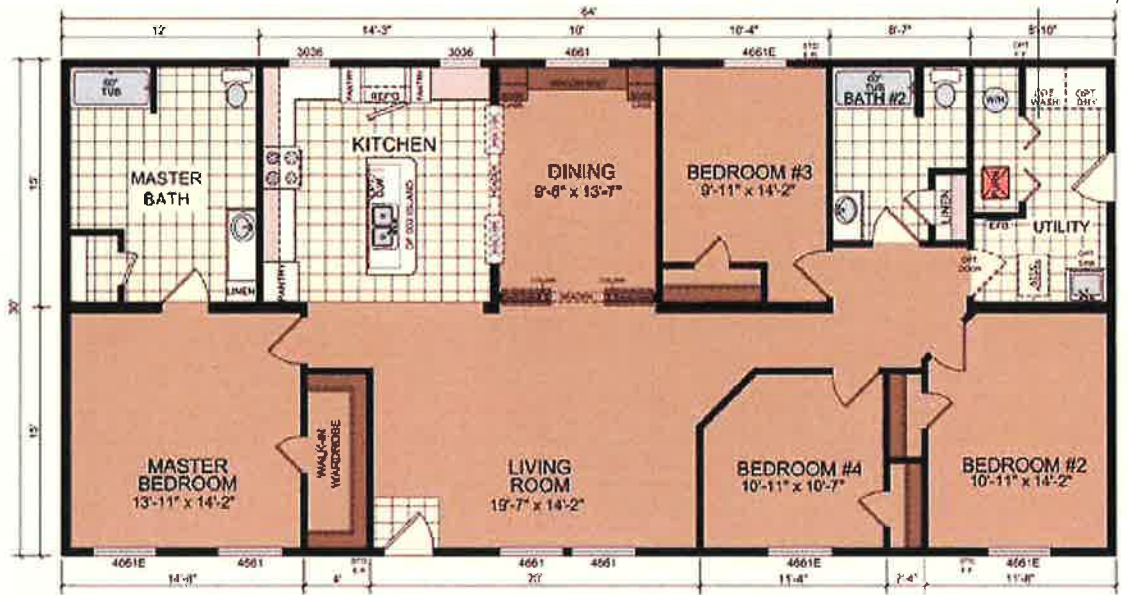

INDIAN

3268-217

30' x 64' | 4 bed-2 bath | 1920 sq.ft.

Shown with Optional Elevation, Site-Built Porch and Garage by Others

Bi-fold doors standard on Modular only

OPTIONAL RADIANT SPA BATH

OPTIONAL MASTER BATH

OPTIONAL DEN

OPTIONAL BASEMENT STAIRWELL
Stairwell available on Modular only