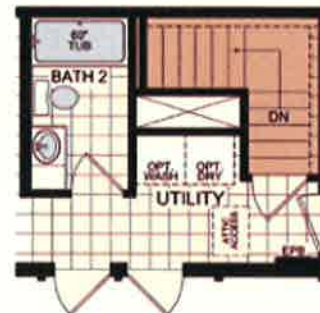

ADDISON

2860-251

26'8" x 56' | 3 bed-2 bath | 1493 sq.ft.

OPTIONAL APEX
MASTER BATH

OPTIONAL STAIRWELL
(FURNACE and WH N/A)

Available on Modular only