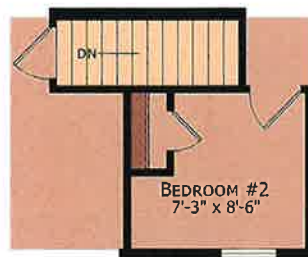

BAY PORT

2860-239

26'8" x 56' | 3 bed-2 bath | 1420 sq.ft.

Shown with Optional Elevation

Furnace and water heater locations for Multi-Section only

OPTIONAL ULTIMATE KITCHEN 2

OPTIONAL STAIRWELL
Stairwell available on Modular only

OPTIONAL SERENITY BATH

Attic access standard on Modular only