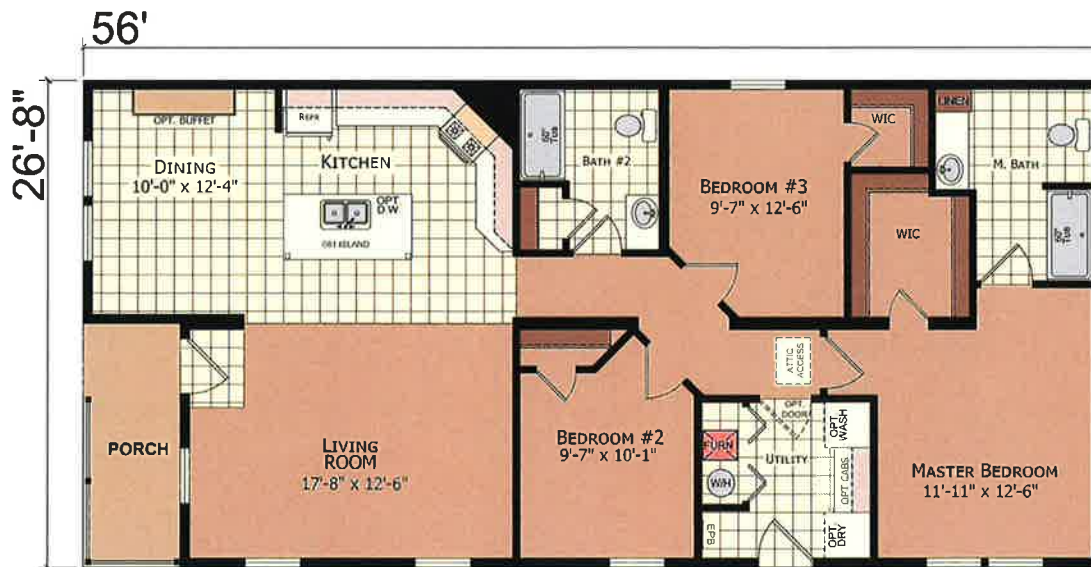

BAY PORT

2860-239

26'8" x 56' | 3 bed-2 bath | 1420 sq.ft.

Shown with Optional Elevation

Furnace and water heater locations for Multi-Section only

OPTIONAL ULTIMATE KITCHEN 2

OPTIONAL STAIRWELL
Stairwell available on Modular only

OPTIONAL SERENITY BATH

Attic access standard on Modular only