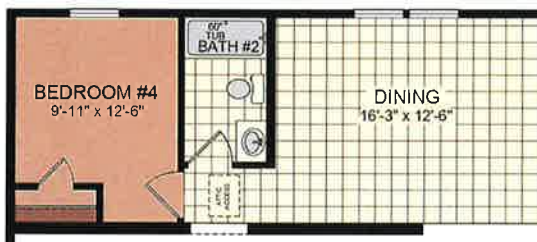

ALPENA

2864-203

26'8" x 60' | 3 bed-2 bath | 1600 sq.ft.

Shown with Optional Elevation, Site-built Porch and Garage by Others

Window sizes will differ on Multi-Section

OPTIONAL ULTIMATE KITCHEN 2

OPTIONAL SERENITY BATH

OPTIONAL 4TH BEDROOM

OPTIONAL STAIRWELL
(N/A w/4TH BEDROOM OPTION)
Stairwell available on Modular only

Furnace and water heater location on Multi-Section only

OPTIONAL MASTER BATH