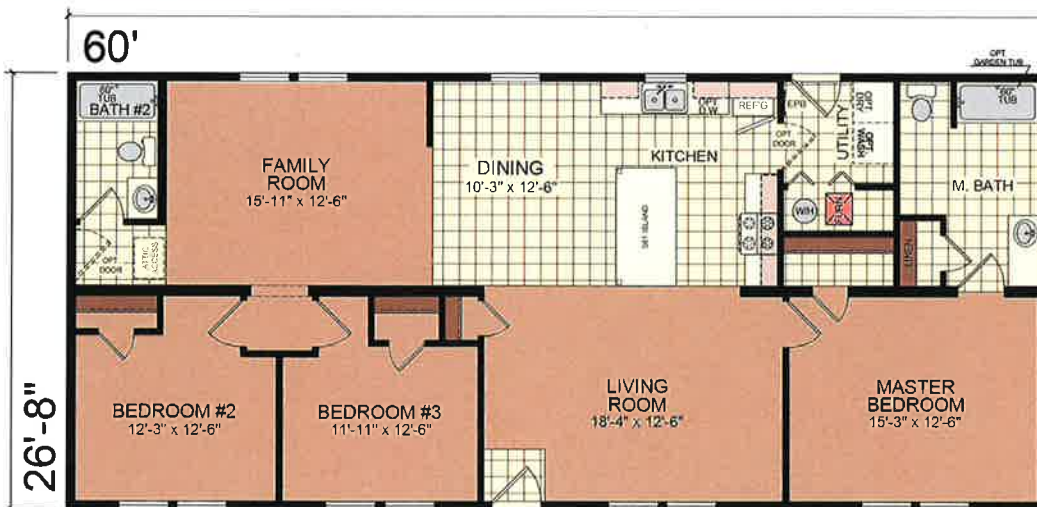

ALPENA

2864-203

26'8" x 60' | 3 bed-2 bath | 1600 sq.ft.

Shown with Optional Elevation, Site-built Porch and Garage by Others

Window sizes will differ on Multi-Section

OPTIONAL ULTIMATE KITCHEN 2

OPTIONAL SERENITY BATH

OPTIONAL 4TH BEDROOM

OPTIONAL STAIRWELL
(N/A w/4TH BEDROOM OPTION)
Stairwell available on Modular only

Furnace and water heater location on Multi-Section only

OPTIONAL MASTER BATH