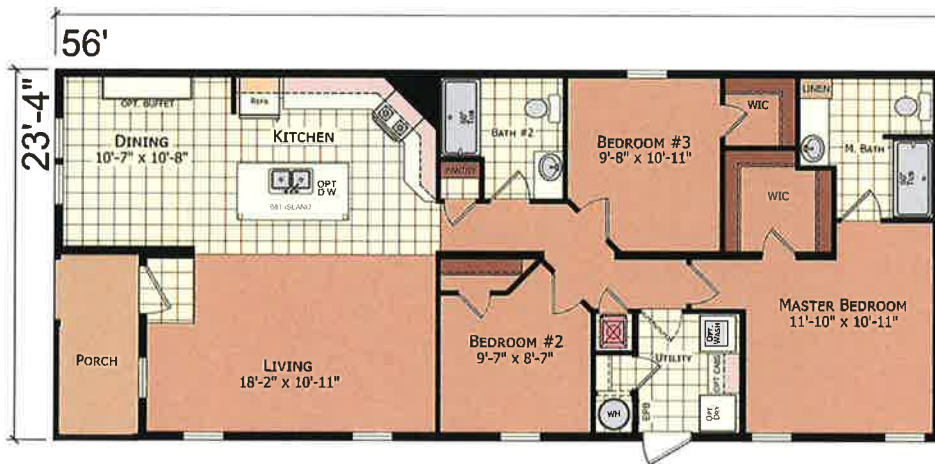

BROOKLYN

24' x 56' | 3 bed-2 bath | 1120 sq.ft.

2460-203
2460-204

Shown with Optional Elevation

2460 203

24' wide not available as Modular

Take a
Virtual
Tour!

2460 204

Attic access standard on Modular only