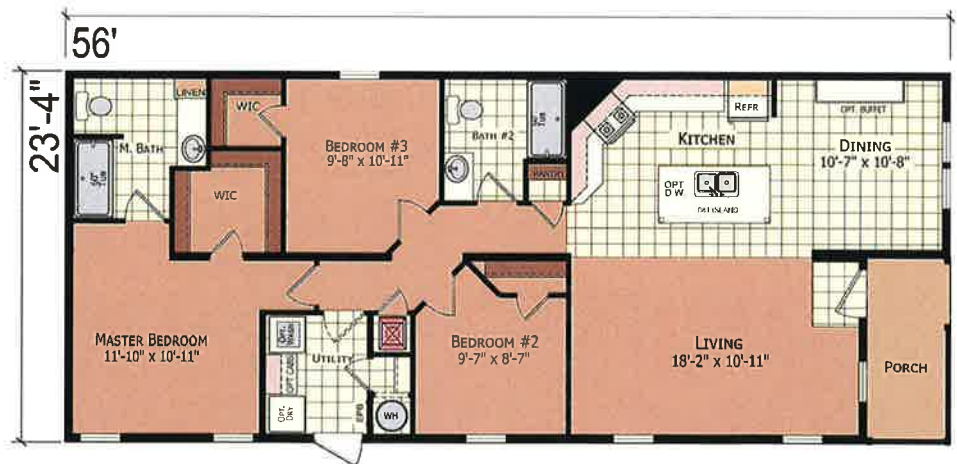

BROOKLYN

24' x 56' | 3 bed-2 bath | 1120 sq.ft.

2460-203
2460-204

Shown with Optional Elevation

2460 203

24' wide not available as Modular

Take a
Virtual
Tour!

2460 204

Attic access standard on Modular only