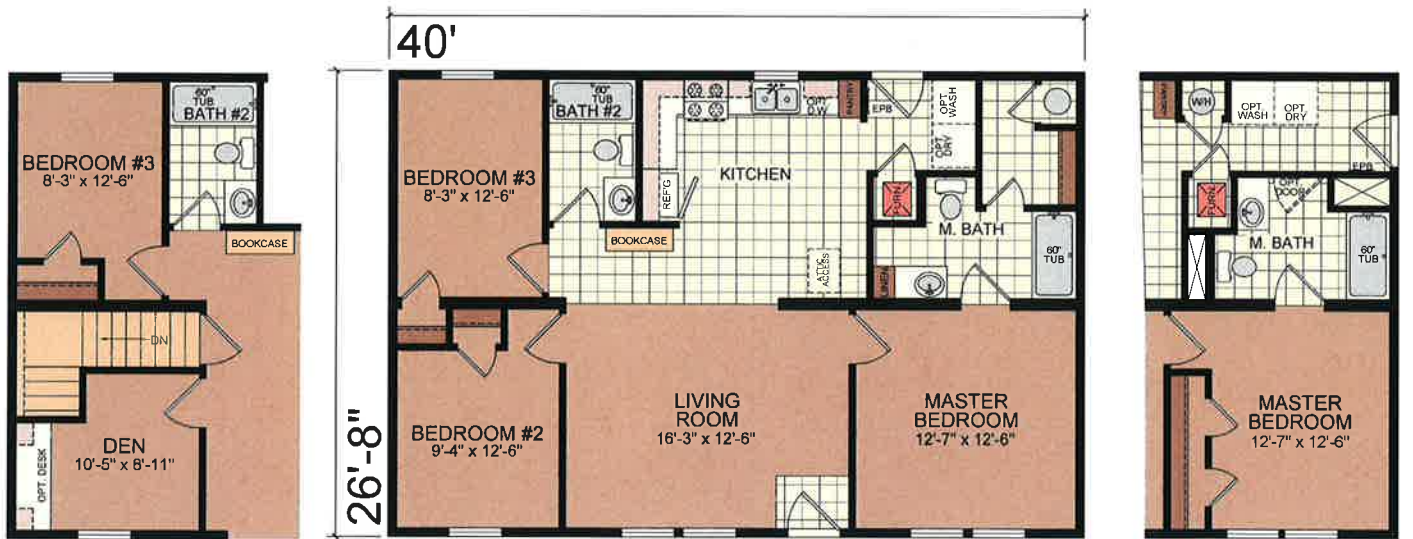

MONROE

2844-201

26'8" x 40' | 3 bed-2 bath | 1067 sq.ft.

Shown with Optional Elevation, Site-built Porch and Garage by Others

OPTIONAL STAIRWELL

Stairwell available on Modular only

OPTIONAL REAR ENTRY