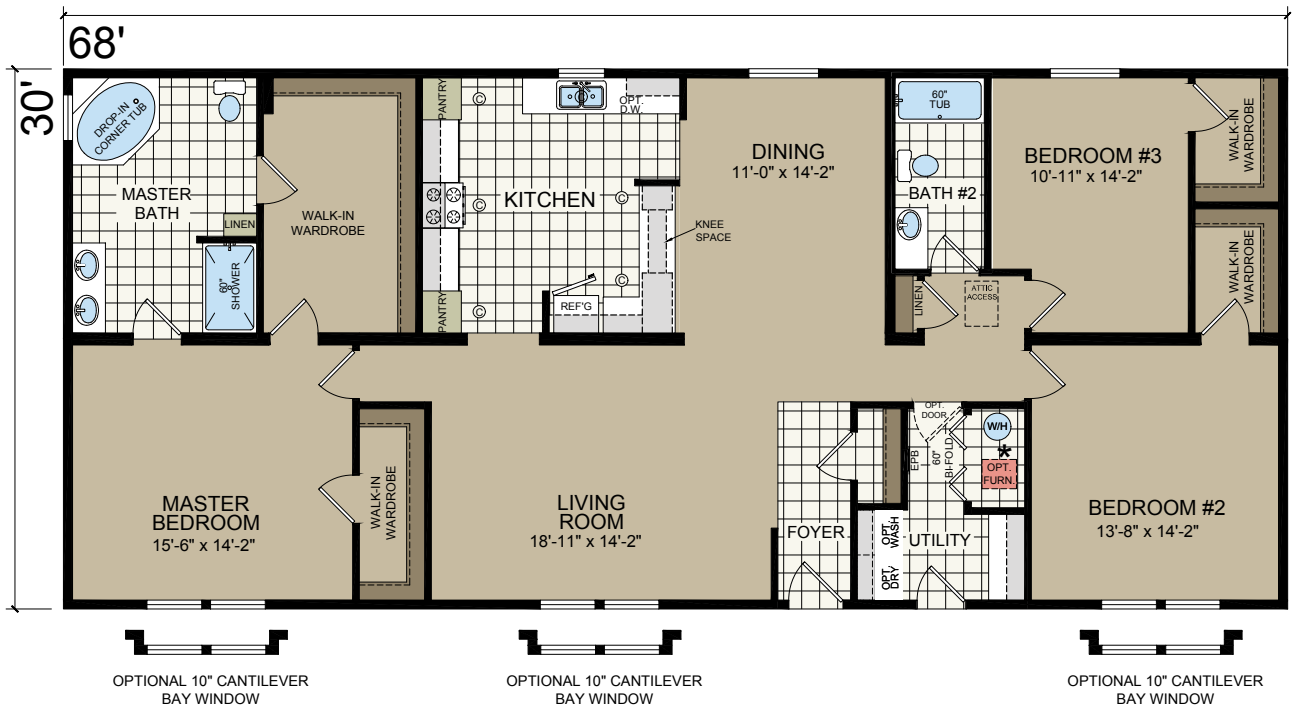

# THE HAMPTON

30' x 68' | 3 bed-2 bath | 2040 sq.ft.

Shown with Site-Built Garage by Others

RM1031

OPTIONAL BASEMENT

\* (WARM AIR DUCTS SHIPPED LOOSE WITH BASEMENT OPTION)

\*Furnace & Warm Air Ductwork are Optional

RM1031-1  
 34'4" x 68'  
 3 bed-2 bath  
 2218 sq.ft.

RM1031-2  
 45' x 68'  
 3 bed-2 bath  
 2490 sq.ft.

RM1031-3  
 58'4" x 68'  
 3 bed-2 bath  
 2668 sq.ft.