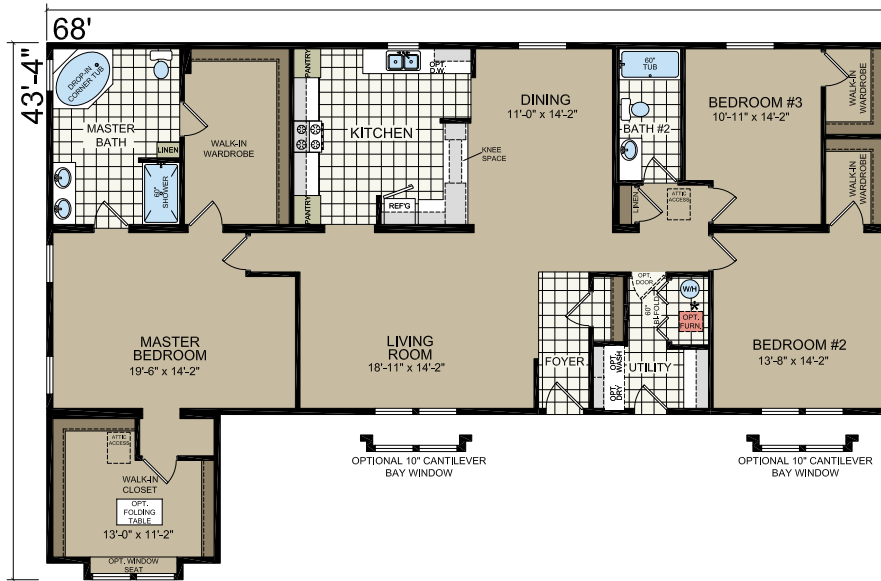

# THE HAMPTON

30' x 68' | 3 bed-2 bath | 2040 sq.ft.

Shown with Site-Built Garage by Others

RM1031

OPTIONAL BASEMENT

\* (WARM AIR DUCTS SHIPPED LOOSE WITH BASEMENT OPTION)

\*Furnace & Warm Air Ductwork are Optional

RM1031-1  
 34'4" x 68'  
 3 bed-2 bath  
 2218 sq.ft.

RM1031-2  
 45' x 68'  
 3 bed-2 bath  
 2490 sq.ft.

RM1031-3  
 58'4" x 68'  
 3 bed-2 bath  
 2668 sq.ft.