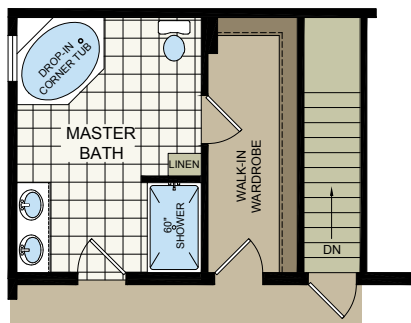

# THE HAMPTON

30' x 68' | 3 bed-2 bath | 2040 sq.ft.

Shown with Site-Built Garage by Others

RM1031

OPTIONAL BASEMENT

\* (WARM AIR DUCTS SHIPPED LOOSE WITH BASEMENT OPTION)

\*Furnace & Warm Air Ductwork are Optional

RM1031-1  
 34'4" x 68'  
 3 bed-2 bath  
 2218 sq.ft.

RM1031-2  
 45' x 68'  
 3 bed-2 bath  
 2490 sq.ft.

RM1031-3  
 58'4" x 68'  
 3 bed-2 bath  
 2668 sq.ft.