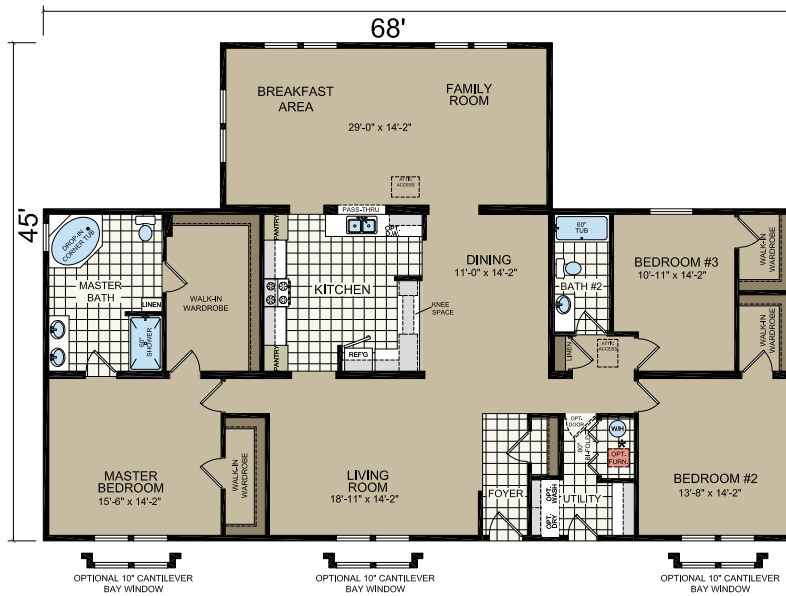

# THE HAMPTON

30' x 68' | 3 bed-2 bath | 2040 sq.ft.

Shown with Site-Built Garage by Others

RM1031

OPTIONAL BASEMENT

\* (WARM AIR DUCTS SHIPPED LOOSE WITH BASEMENT OPTION)

\*Furnace & Warm Air Ductwork are Optional

RM1031-1  
 34'4" x 68'  
 3 bed-2 bath  
 2218 sq.ft.

RM1031-2  
 45' x 68'  
 3 bed-2 bath  
 2490 sq.ft.

RM1031-3  
 58'4" x 68'  
 3 bed-2 bath  
 2668 sq.ft.