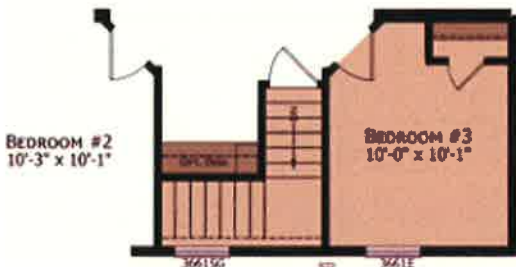

ODYSSEY 68' 2872-243

26'8" x 68' | 3 bed-2 bath | 1813 sq.ft.

FAMILY OF HOMES

ODYSSEY FAMILY OF HOMES OPTIONS

OPTIONAL FIREPLACE ENTERTAINMENT CENTER

OPTIONAL ODYSSEY KITCHEN

OPTIONAL MASTER BATH

OPTIONAL BATH 2

OPTIONAL STAIRWELL
Stairwell available on Modular only

ODYSSEY 56' 2860-257

26'8" x 56' | 3 bed-2 bath | 1493 sq.ft.

FAMILY OF HOMES

Take a Virtual Tour!

ODYSSEY 60' 2864-255

26'8" x 60' | 3 bed-2 bath | 1600 sq.ft.